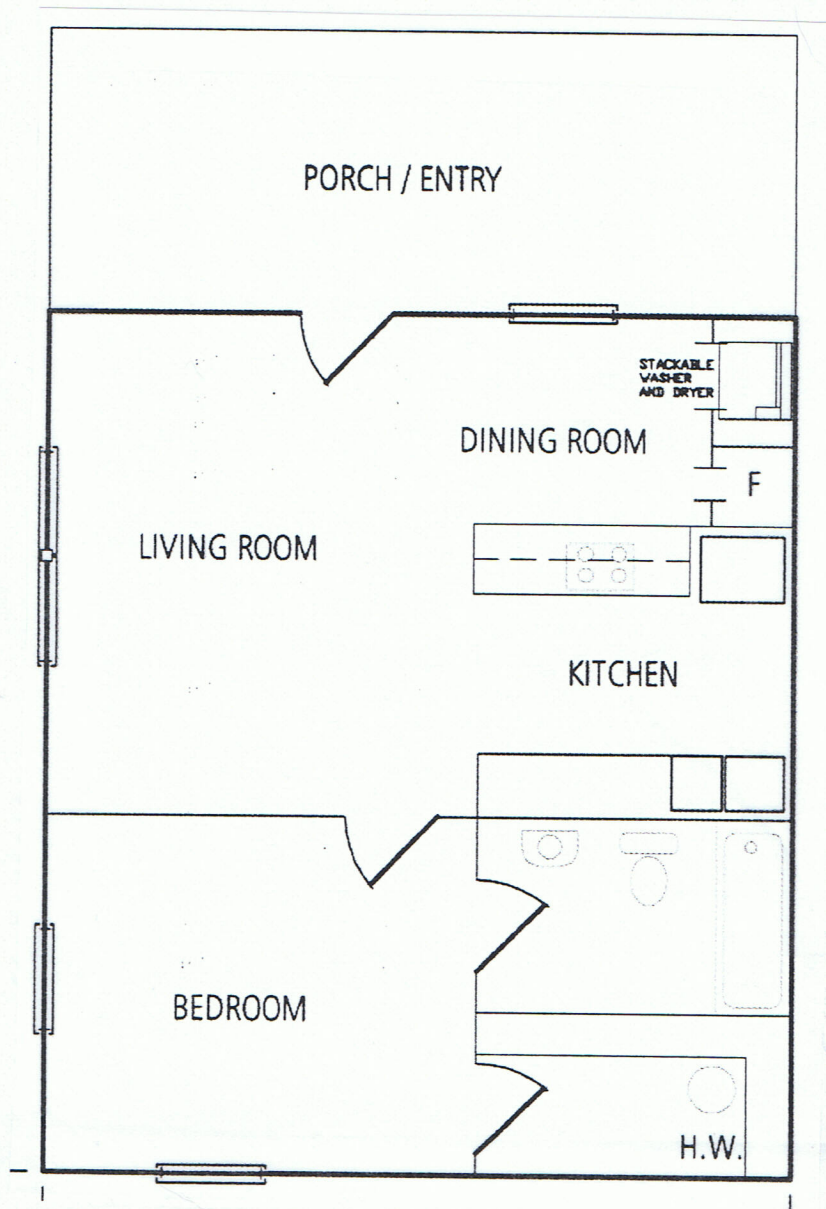

Delplaza Apartments

1 BEDROOM 1 BATH FLAT
580 SQ FT

*Located Off Airline Highway
by Woman's Hospital*

Floor Plans Include:

Washer/Dryer Connections; Monthly Pest Control; All major appliances

Contact Garry Lewis Properties at (225) 930-9996 or email us at glprops@bellsouth.net