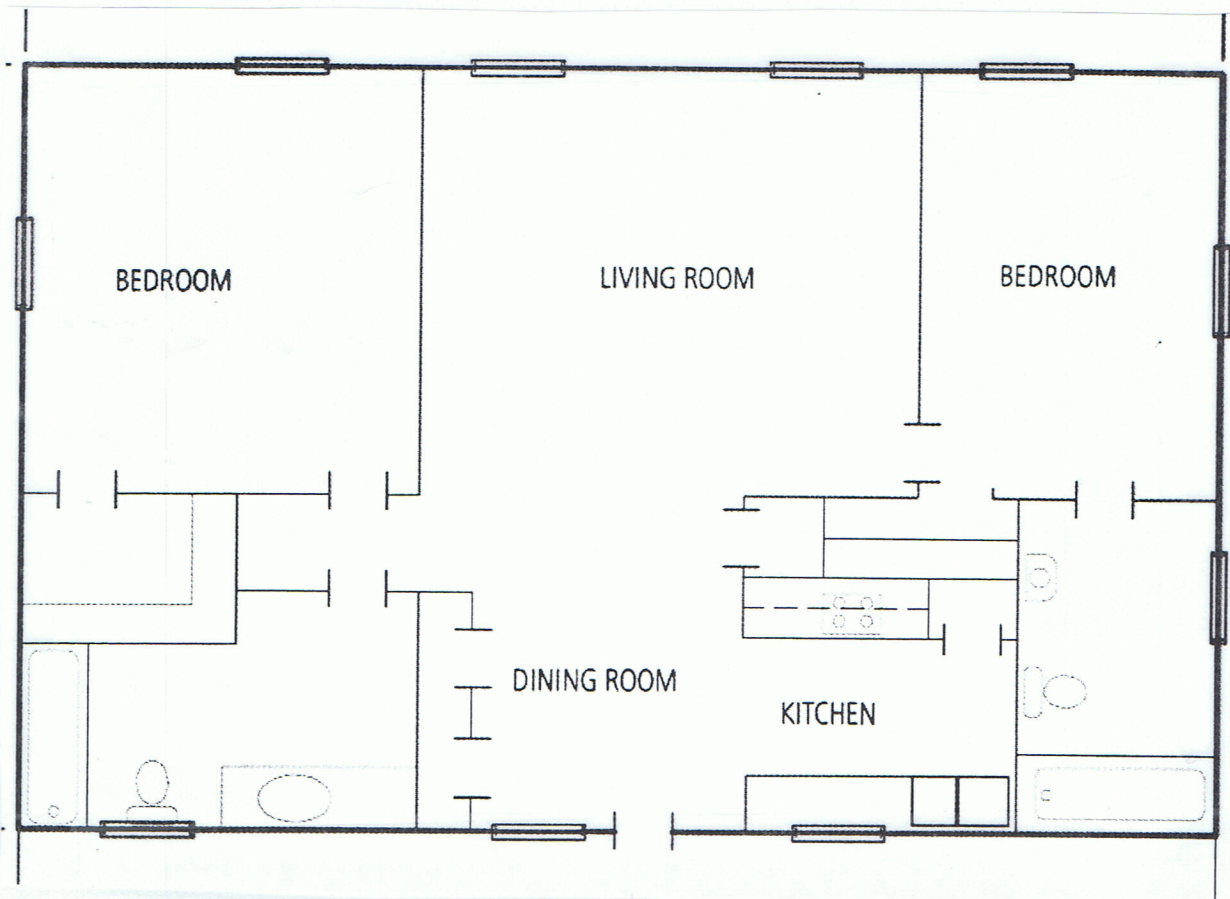

Delplaza Apartments

2 BEDROOM 2 BATH FLAT
1,080 SQ FT

*Located Off Airline Highway
by Woman's Hospital*

Floor Plans Include:

Washer/Dryer Connections; Monthly Pest Control; All major appliances

Contact Garry Lewis Properties at (225) 930-9996 or email us at glprops@bellsouth.net