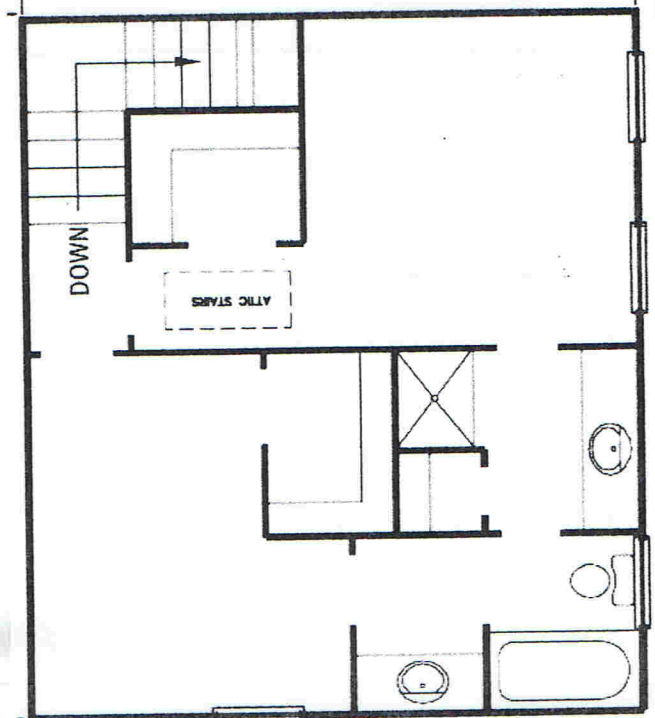

## 2 BEDROOM 1 ½ BATH TOWNHOUSE

1,172 sq ft

East Hunters Chapel Court

Baton Rouge

### Floor Plans Include:

Fully Equipped Kitchen, Washer/Dryer Connections, Private Patio

Located in the Shenandoah Elementary School District

FIRST FLOOR

SECOND FLOOR

Contact Garry Lewis Properties at (225) 930-9996 or email us at [gprops@bellsouth.net](mailto:gprops@bellsouth.net)