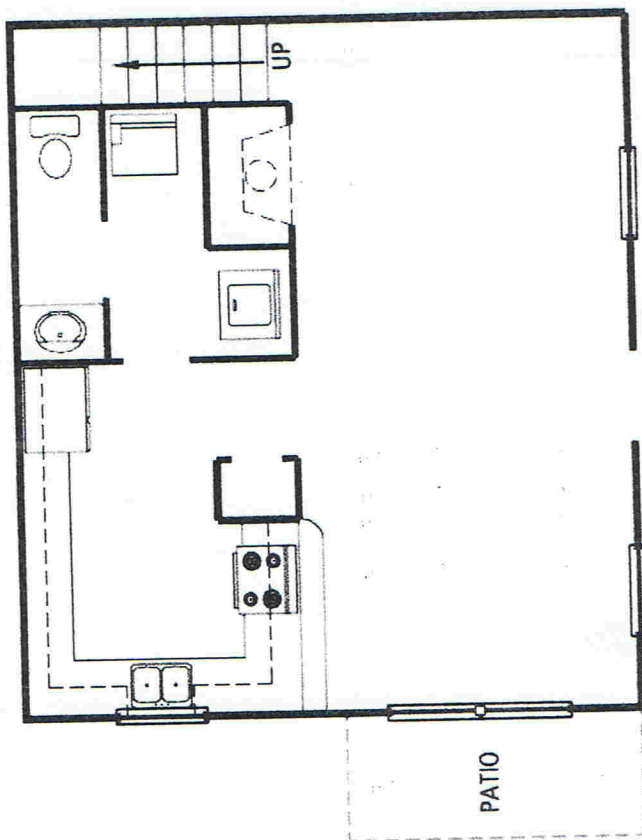

## 2 BEDROOM 1 ½ BATH TOWNHOUSE

1,172 sq ft

East Hunters Chapel Court

Baton Rouge

### Floor Plans Include:

Fully Equipped Kitchen, Washer/Dryer Connections, Private Patio

Located in the Shenandoah Elementary School District

FIRST FLOOR

SECOND FLOOR

Contact Garry Lewis Properties at (225) 930-9996 or email us at [gprops@bellsouth.net](mailto:gprops@bellsouth.net)